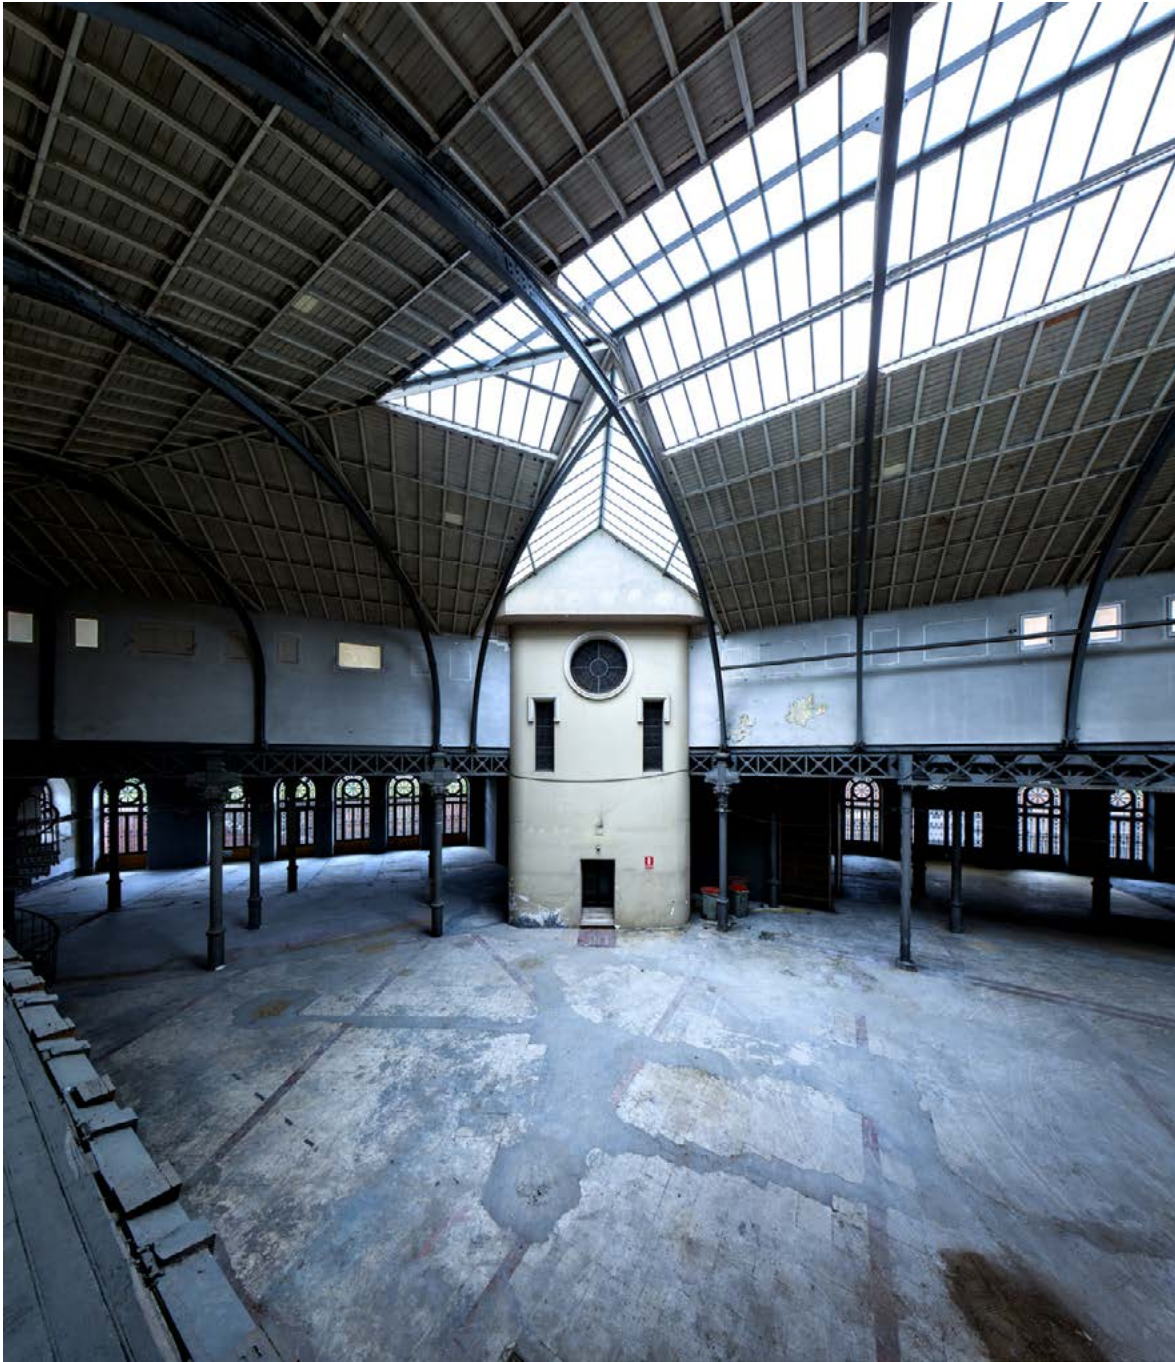

Real Compañía Asturiana de Minas, 2013
Pigmented inks Epson UltraChrome K4 on paper.
150 x 130 cm, 1/5.