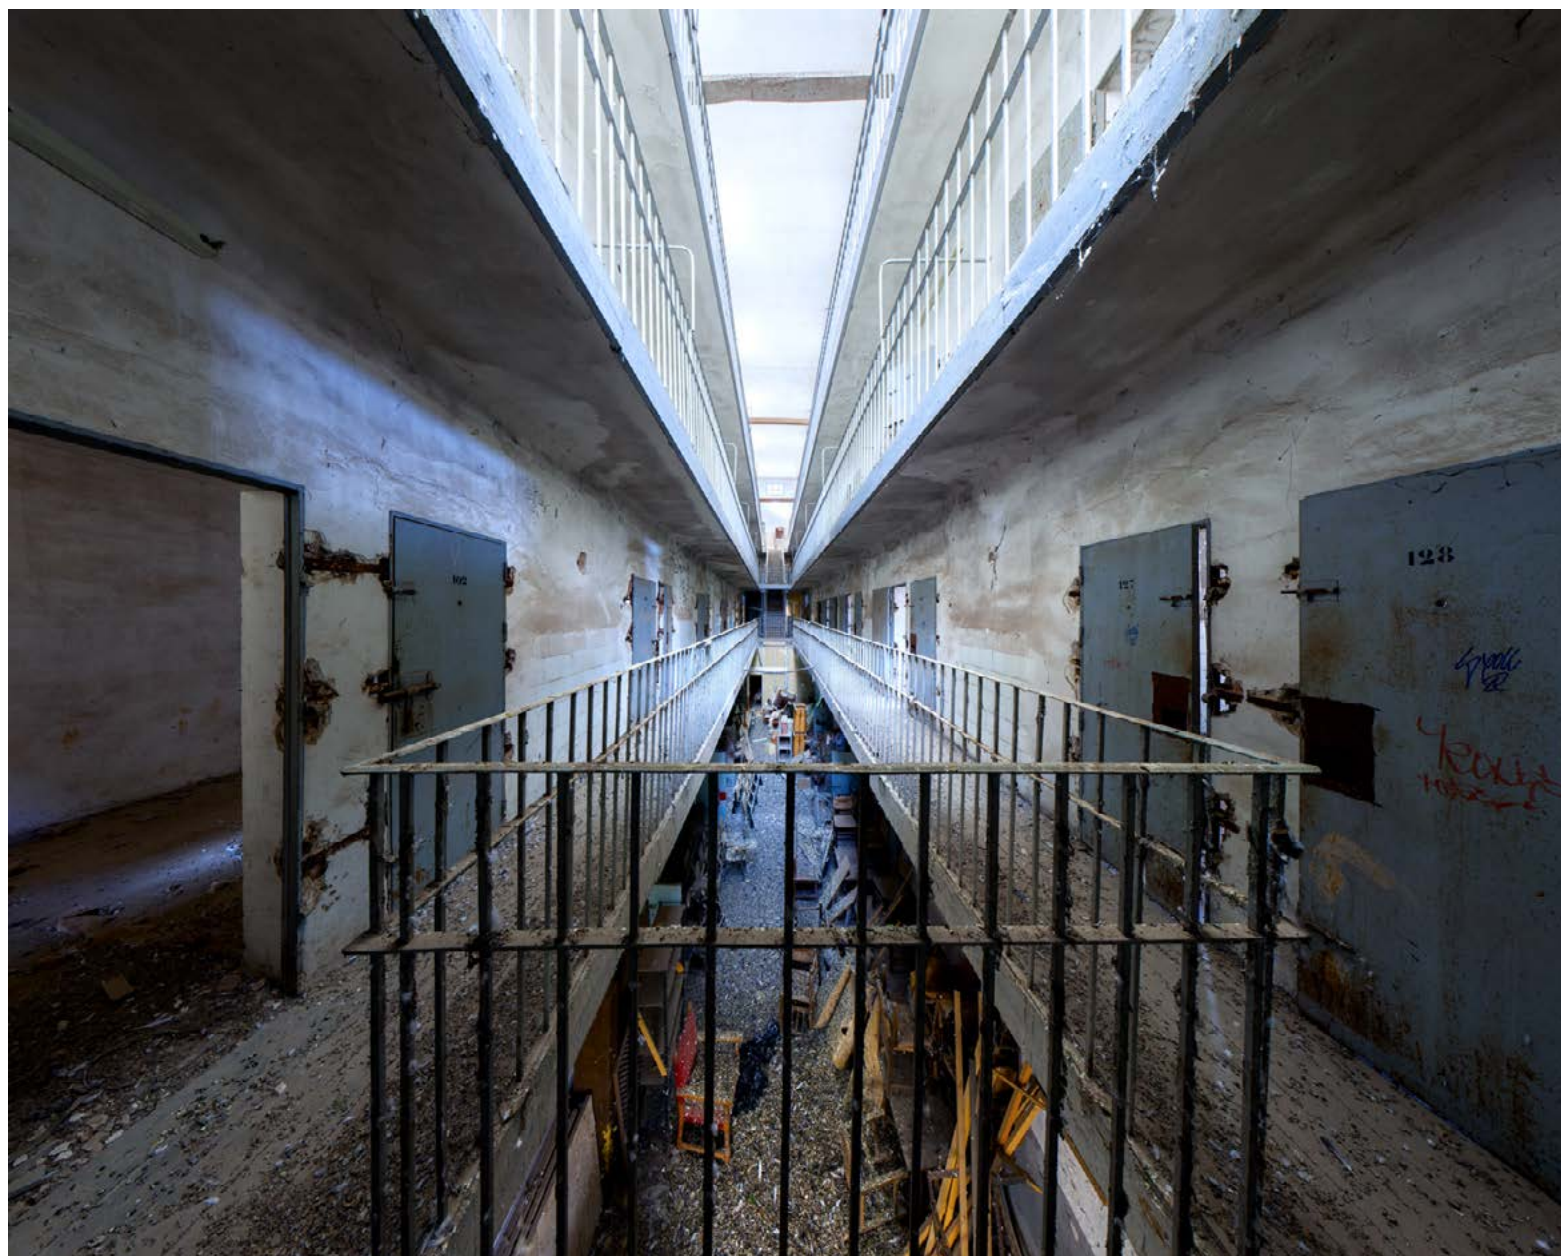

La Galera. Carcel de mujeres, 2013
Pigmented inks Epson UltraChrome K4 on paper. 120 x 150 cm, 1/5.