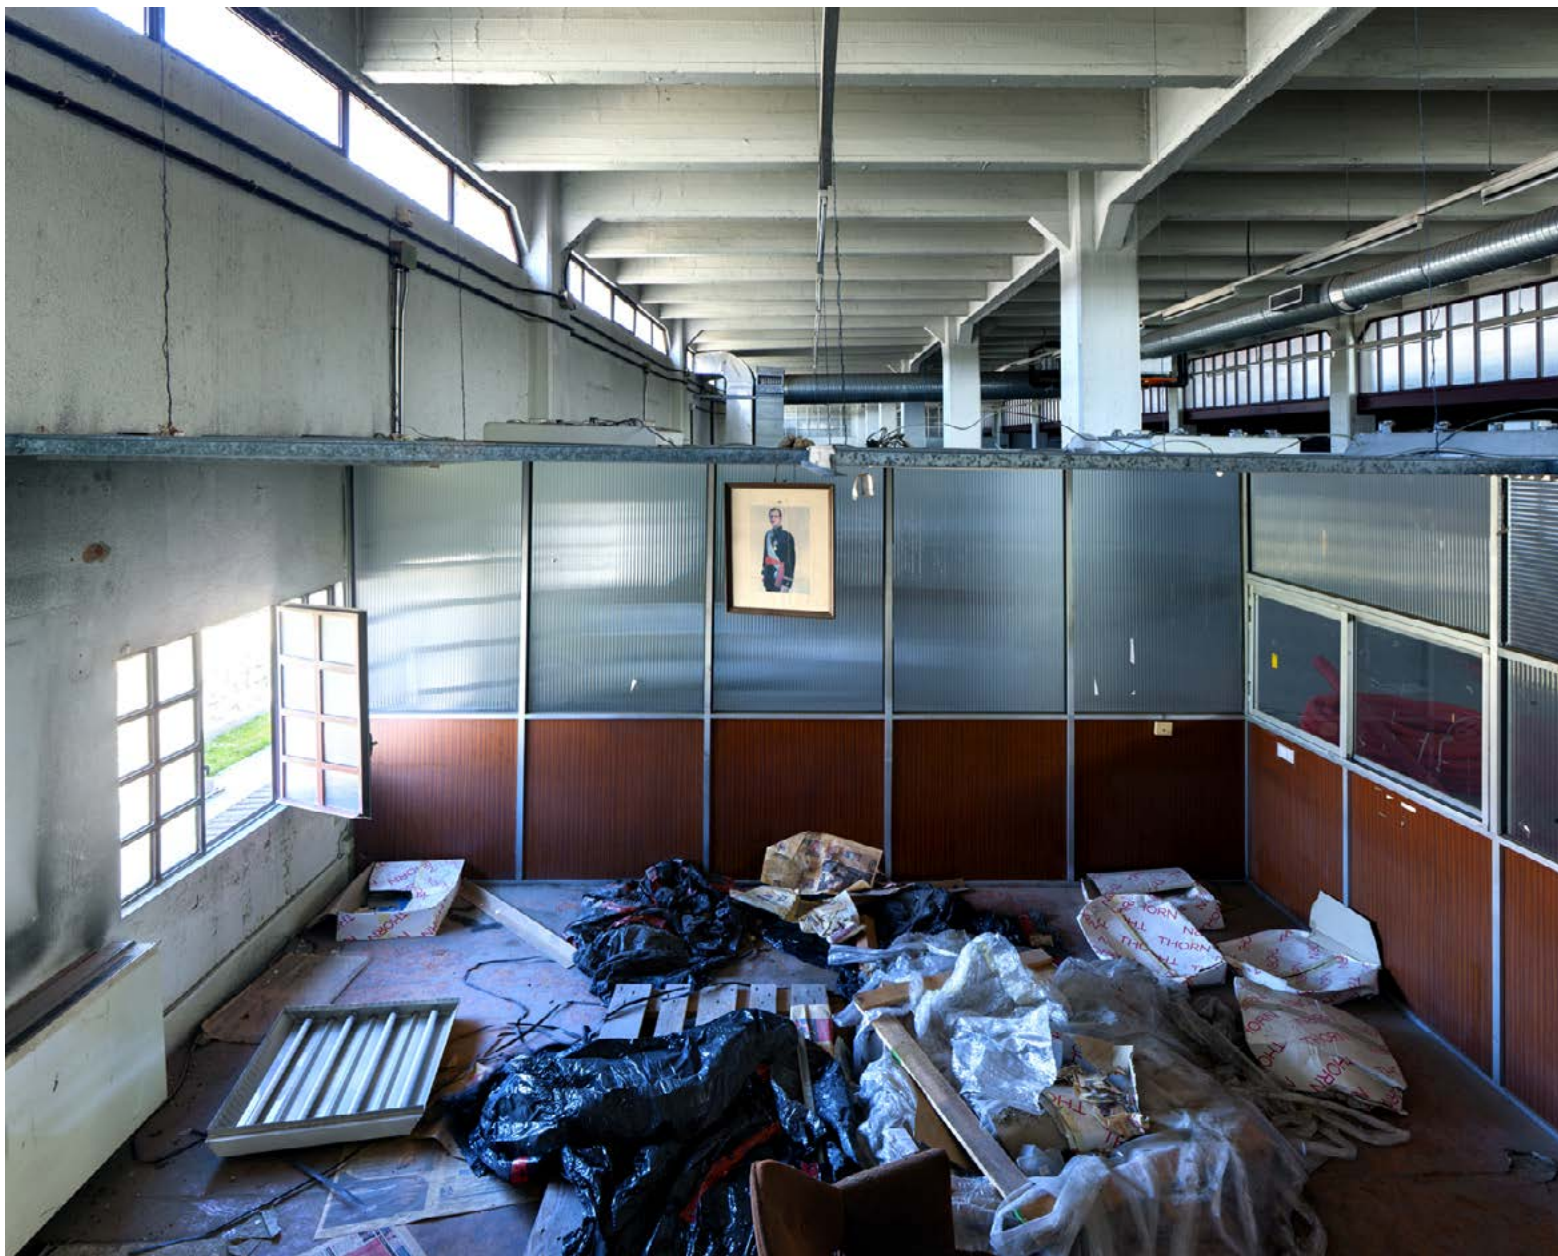

Mercado de Legazpi, 2013
Pigmented inks Epson UltraChrome K4 on paper. 120 x 150 cm, 1/5.