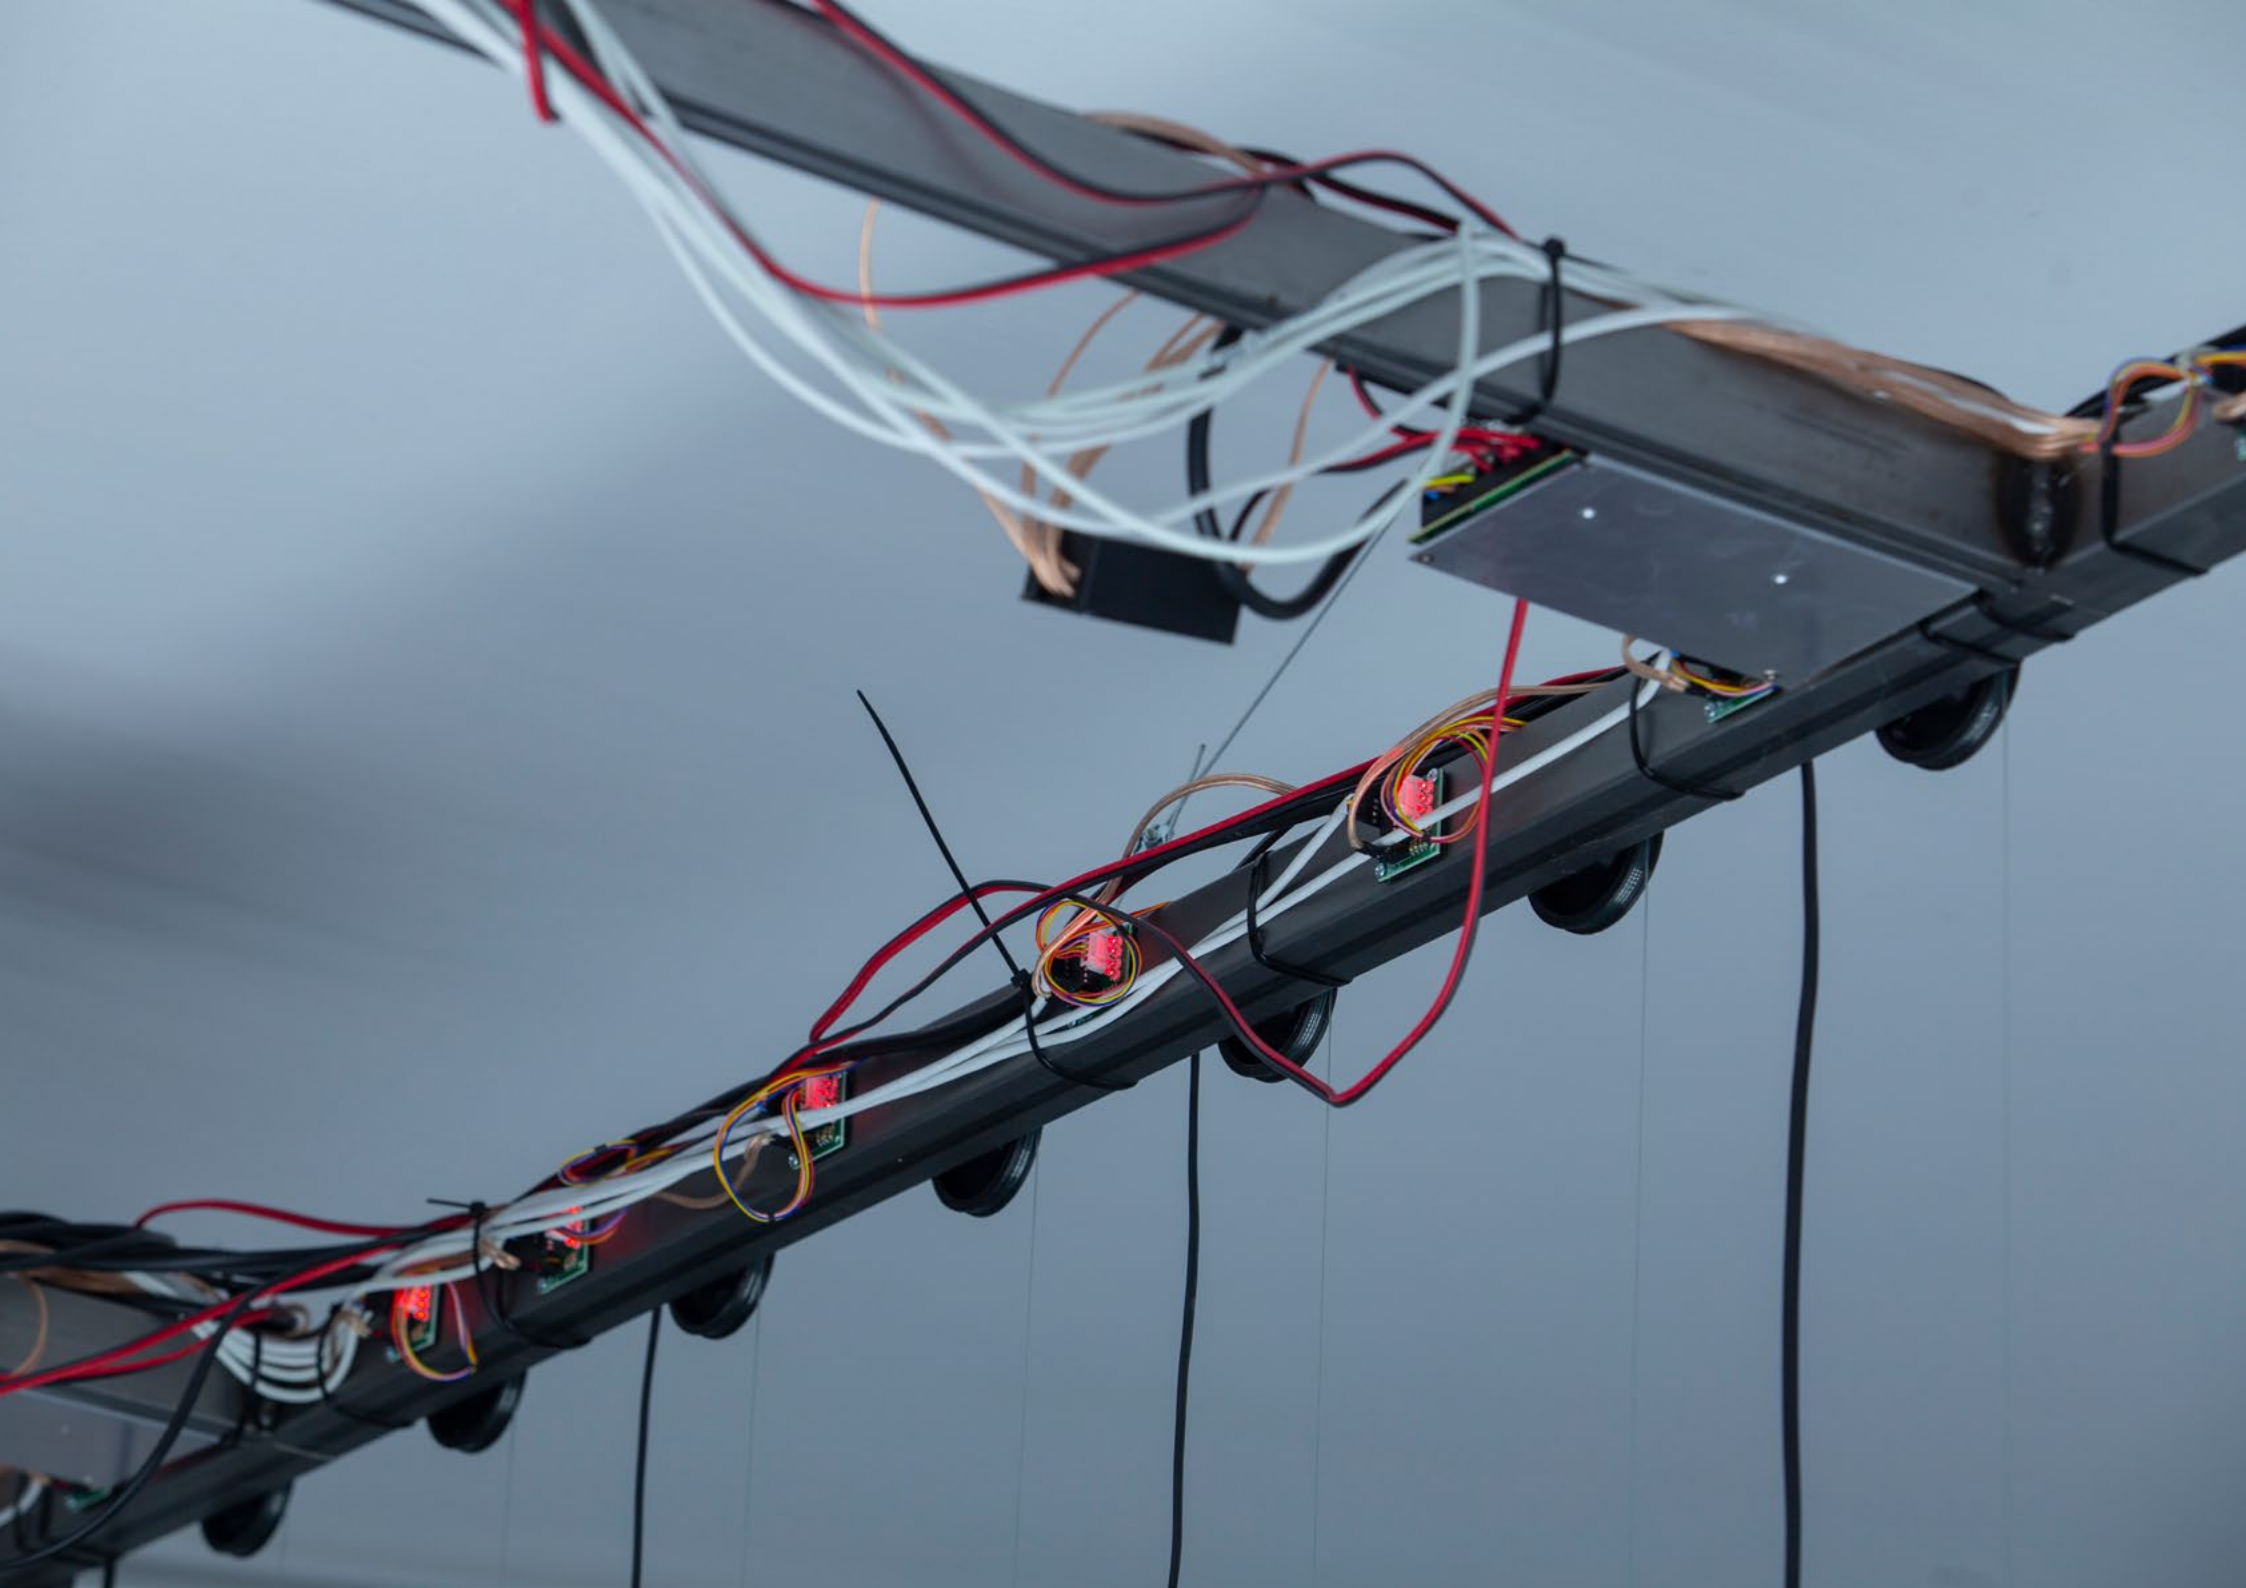

Cero absoluto: Superfluid
José García Vallés

Luis Adelantado
Valencia

Bonaire, 6
46003 VALENCIA. Spain
T: (+34) 963 510 179
info@luisadelantado.com
www.luisadelantado.com

Cero absoluto: Superfluid, 2019.
Iron, LED light tubes, motors and electronics. 150 x 360 x 220 cm

Cero absoluto: Superfluid (Detail), 2019.
Iron, LED light tubes, motors and electronics. 150 x 360 x 220 cm

Cero absoluto: Superfluid (Detail), 2019.
Iron, LED light tubes, motors and electronics. 150 x 360 x 220 cm