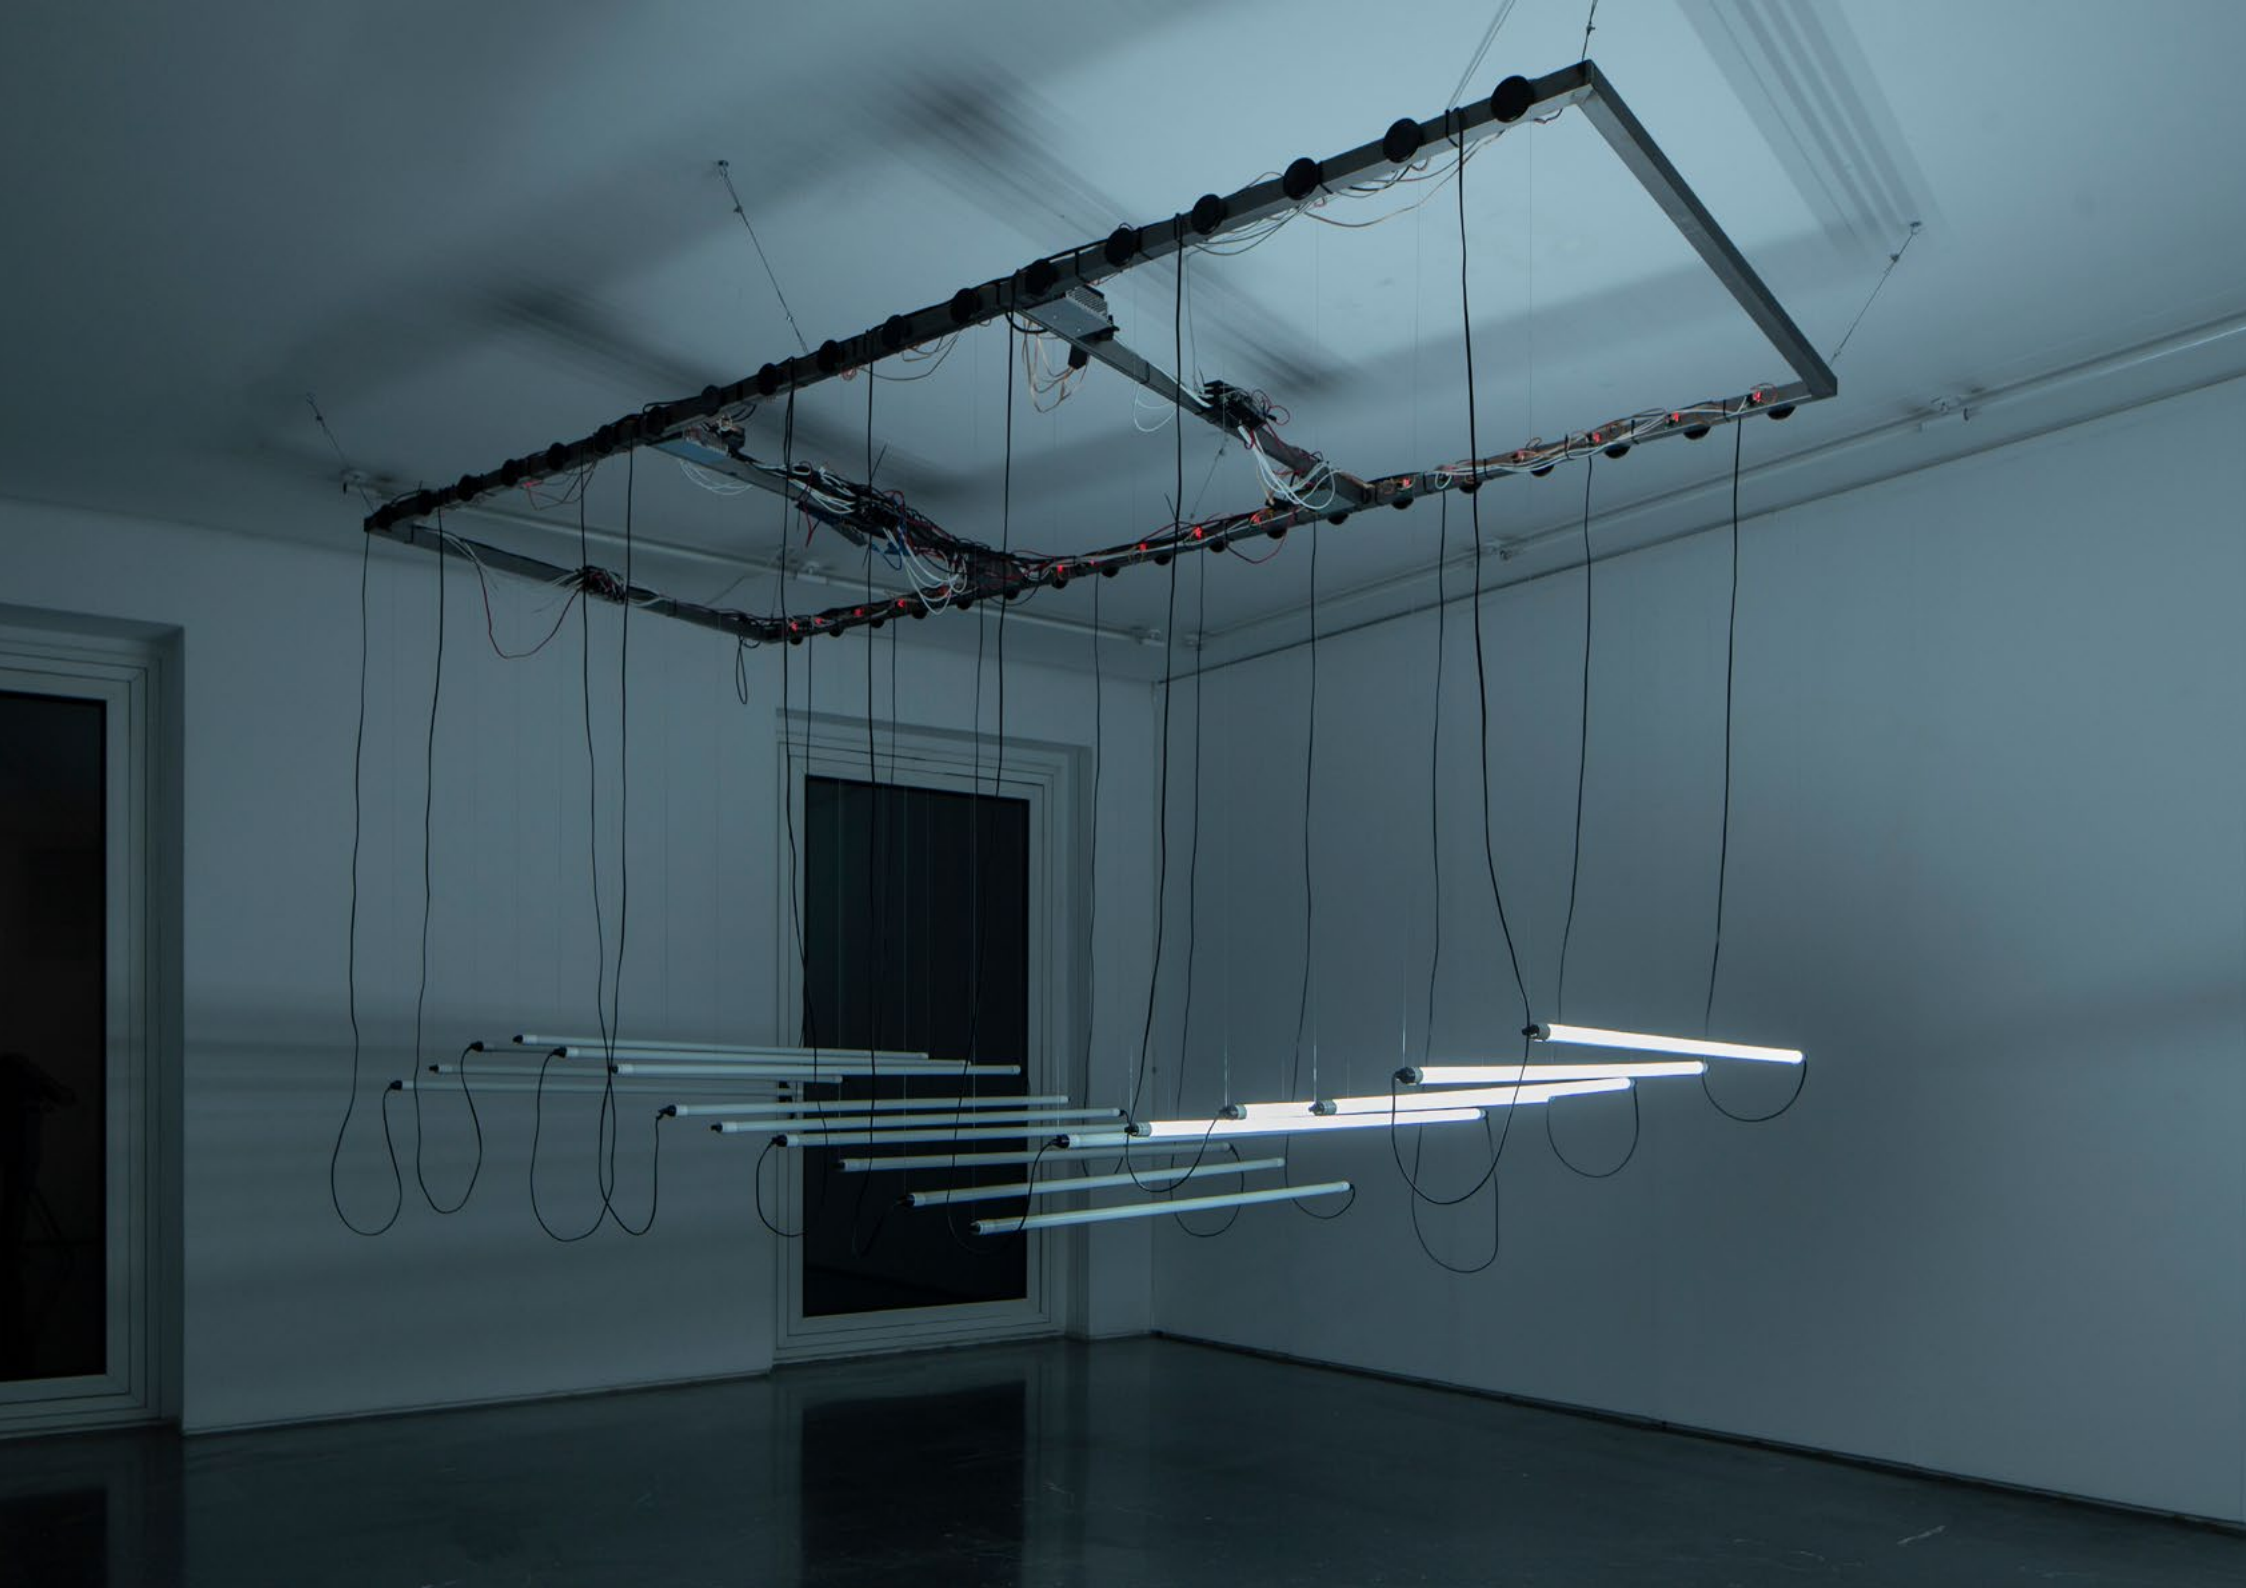

Cero absoluto: Superfluid
José García Vallés

Luis Adelantado
Valencia

Bonaire, 6
46003 VALENCIA. Spain
T: (+34) 963 510 179
info@luisadelantado.com
www.luisadelantado.com

Cero absoluto: Superfluid, 2019.
Iron, LED light tubes, motors and electronics. 150 x 360 x 220 cm

Cero absoluto: Superfluid (Detail), 2019.
Iron, LED light tubes, motors and electronics. 150 x 360 x 220 cm

Cero absoluto: Superfluid (Detail), 2019.
Iron, LED light tubes, motors and electronics. 150 x 360 x 220 cm