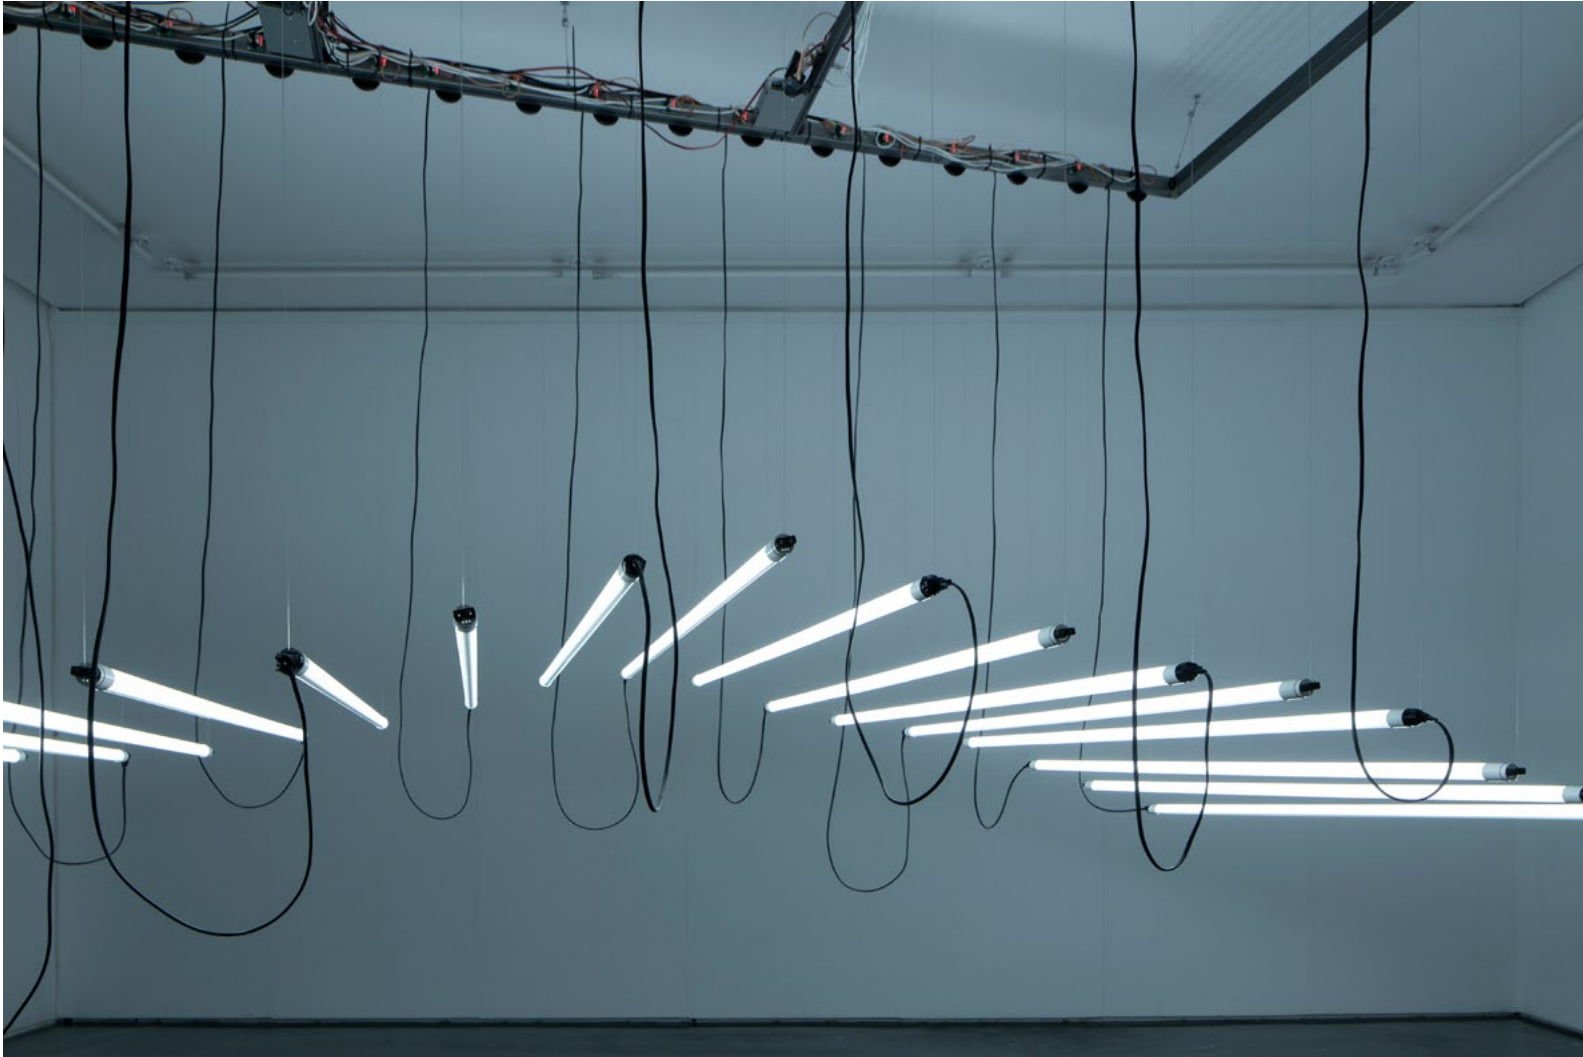

Cero absoluto: Superfluid
José García Vallés

Luis Adelantado
Valencia

Bonaire, 6
46003 VALENCIA. Spain
T: (+34) 963 510 179
info@luisadelantado.com
www.luisadelantado.com

Cero absoluto: Superfluid, 2019.
Iron, LED light tubes, motors and electronics. 150 x 360 x 220 cm

Cero absoluto: Superfluid (Detail), 2019.
Iron, LED light tubes, motors and electronics. 150 x 360 x 220 cm

Cero absoluto: Superfluid (Detail), 2019.
Iron, LED light tubes, motors and electronics. 150 x 360 x 220 cm