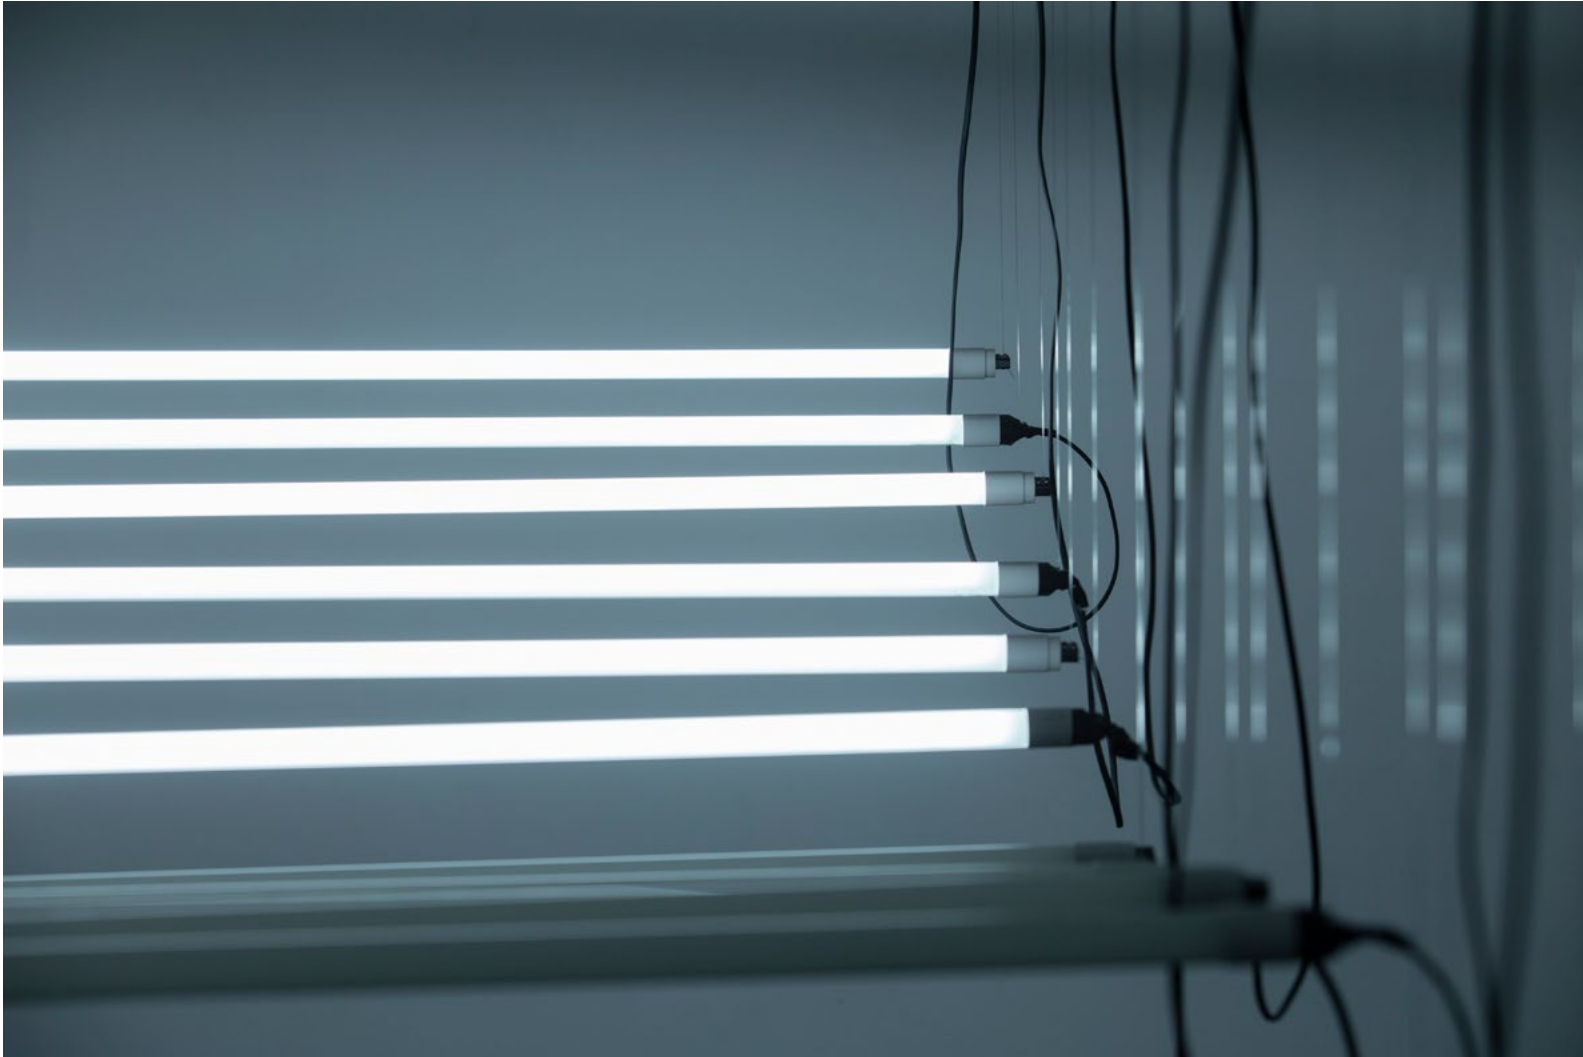

Cero absoluto: Superfluid
José García Vallés

Luis Adelantado
Valencia

Bonaire, 6
46003 VALENCIA. Spain
T: (+34) 963 510 179
info@luisadelantado.com
www.luisadelantado.com

Cero absoluto: Superfluid, 2019.
Iron, LED light tubes, motors and electronics. 150 x 360 x 220 cm

Cero absoluto: Superfluid (Detail), 2019.
Iron, LED light tubes, motors and electronics. 150 x 360 x 220 cm

Cero absoluto: Superfluid (Detail), 2019.
Iron, LED light tubes, motors and electronics. 150 x 360 x 220 cm