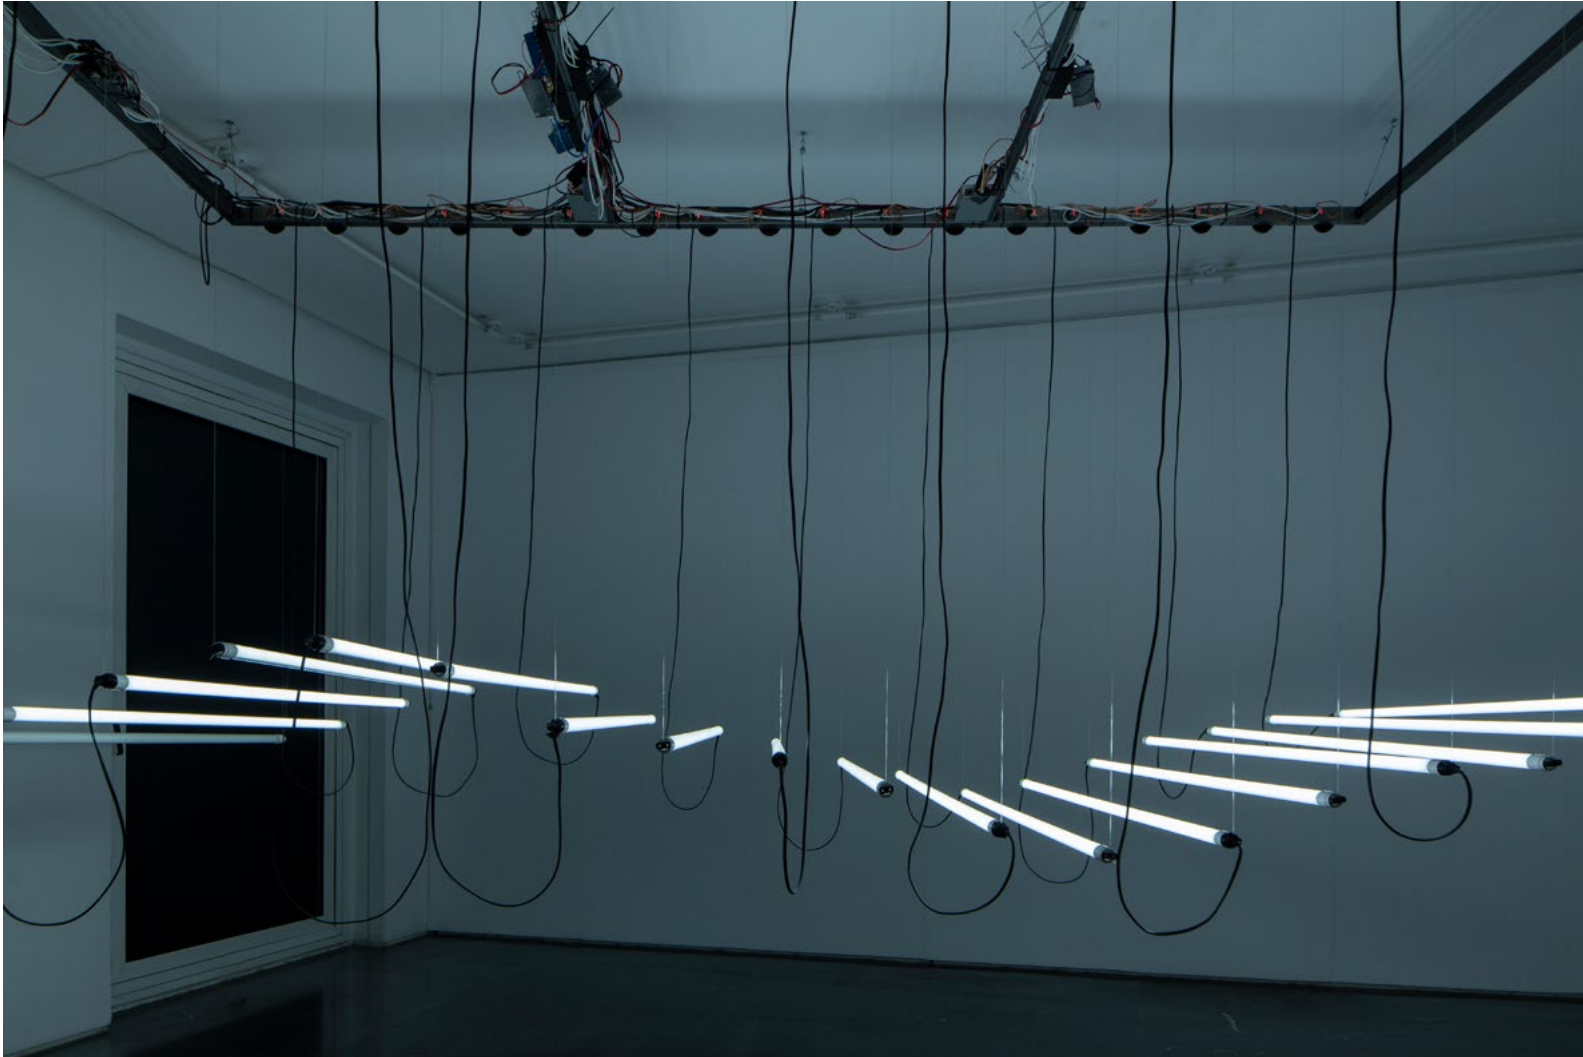

Cero absoluto: Superfluid
José García Vallés

Luis Adelantado
Valencia

Bonaire, 6
46003 VALENCIA. Spain
T: (+34) 963 510 179
info@luisadelantado.com
www.luisadelantado.com

Cero absoluto: Superfluid, 2019.
Iron, LED light tubes, motors and electronics. 150 x 360 x 220 cm

Cero absoluto: Superfluid (Detail), 2019.
Iron, LED light tubes, motors and electronics. 150 x 360 x 220 cm

Cero absoluto: Superfluid (Detail), 2019.
Iron, LED light tubes, motors and electronics. 150 x 360 x 220 cm