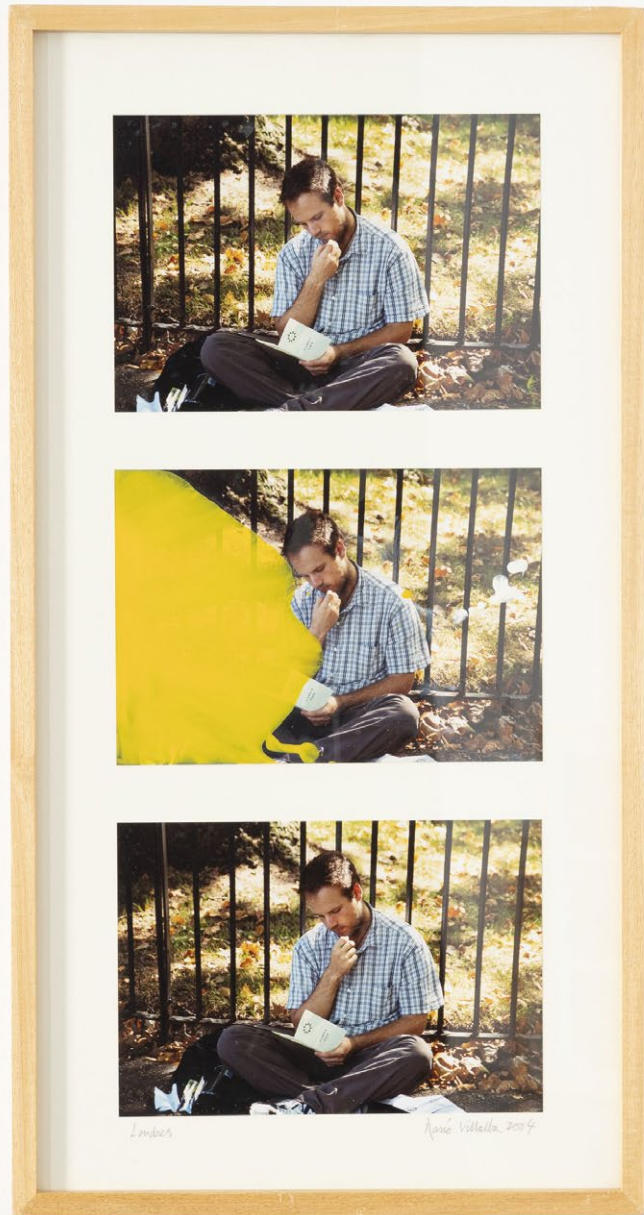

Documento Básico B/N, 1976
Gelatin silver photography and acrylic. 33.5 x 71 cm

Documentos básicos, 2021
General view

Documento Básico B/N, 1975
Gelatin silver photography and acrylic. 52.5 x 69.2 cm

Documento Básico B/N, 1970
Gelatin silver photography and acrylic. 40.5 x 25 cm

Documento Básico B/N, 1974
Gelatin silver photography. 39 x 59 cm

Documento Básico B/N, 1998
Gelatin silver photography and acrylic. 41 x 76 cm

Paris, Vitrolles '98

Paris, Vitrolles '98

Paris, Vitrolles '98

London, G&P

Paris, Vitrolles '98

Paris, Vitrolles '98

Documento básico color (Londres, 1997), 1997
Chromogenic print and mixed media. 31 x 94 cm

Documento básico color (Londres, 1997), 1997
Chromogenic print and mixed media. 39.5 x 52 cm

Documento básico color (Londres, 1998), 1998
Chromogenic print and mixed media. 68 x 52 cm

Documento básico color (Paris, 2002), 2002
Chromogenic print. 39 x 50 cm

Documento básico color (Londres, 2004), 2004
Chromogenic print and mixed media. 72 x 38 cm